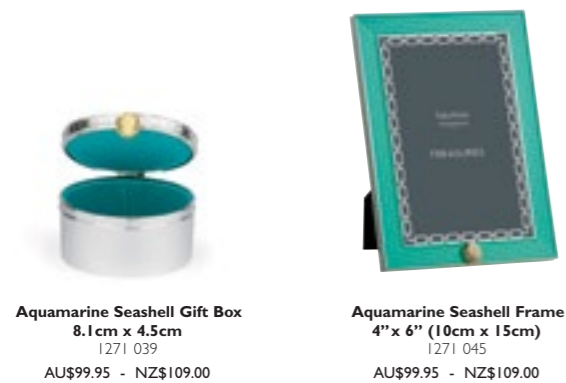

Aquamarine Seashell Gift Box
8.1cm x 4.5cm
1271 039
AU$99.95 - NZ$109.00

Aquamarine Seashell Frame
4" x 6" (10cm x 15cm)
1271 045
AU$99.95 - NZ$109.00

The **Seashell** symbolises "Love and Happiness"