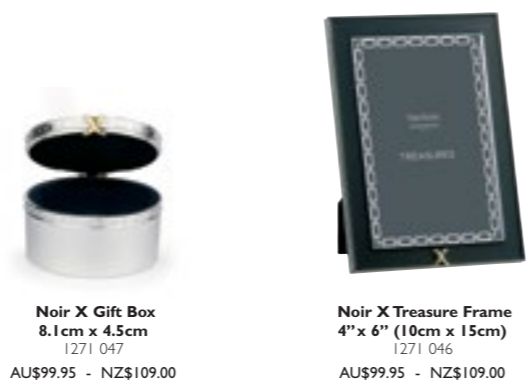

Noir X Gift Box
8.1cm x 4.5cm
1271 047
AU$99.95 - NZ$109.00

Noir X Treasure Frame
4" x 6" (10cm x 15cm)
1271 046
AU$99.95 - NZ$109.00

The **X** symbolises "Love and Affection"